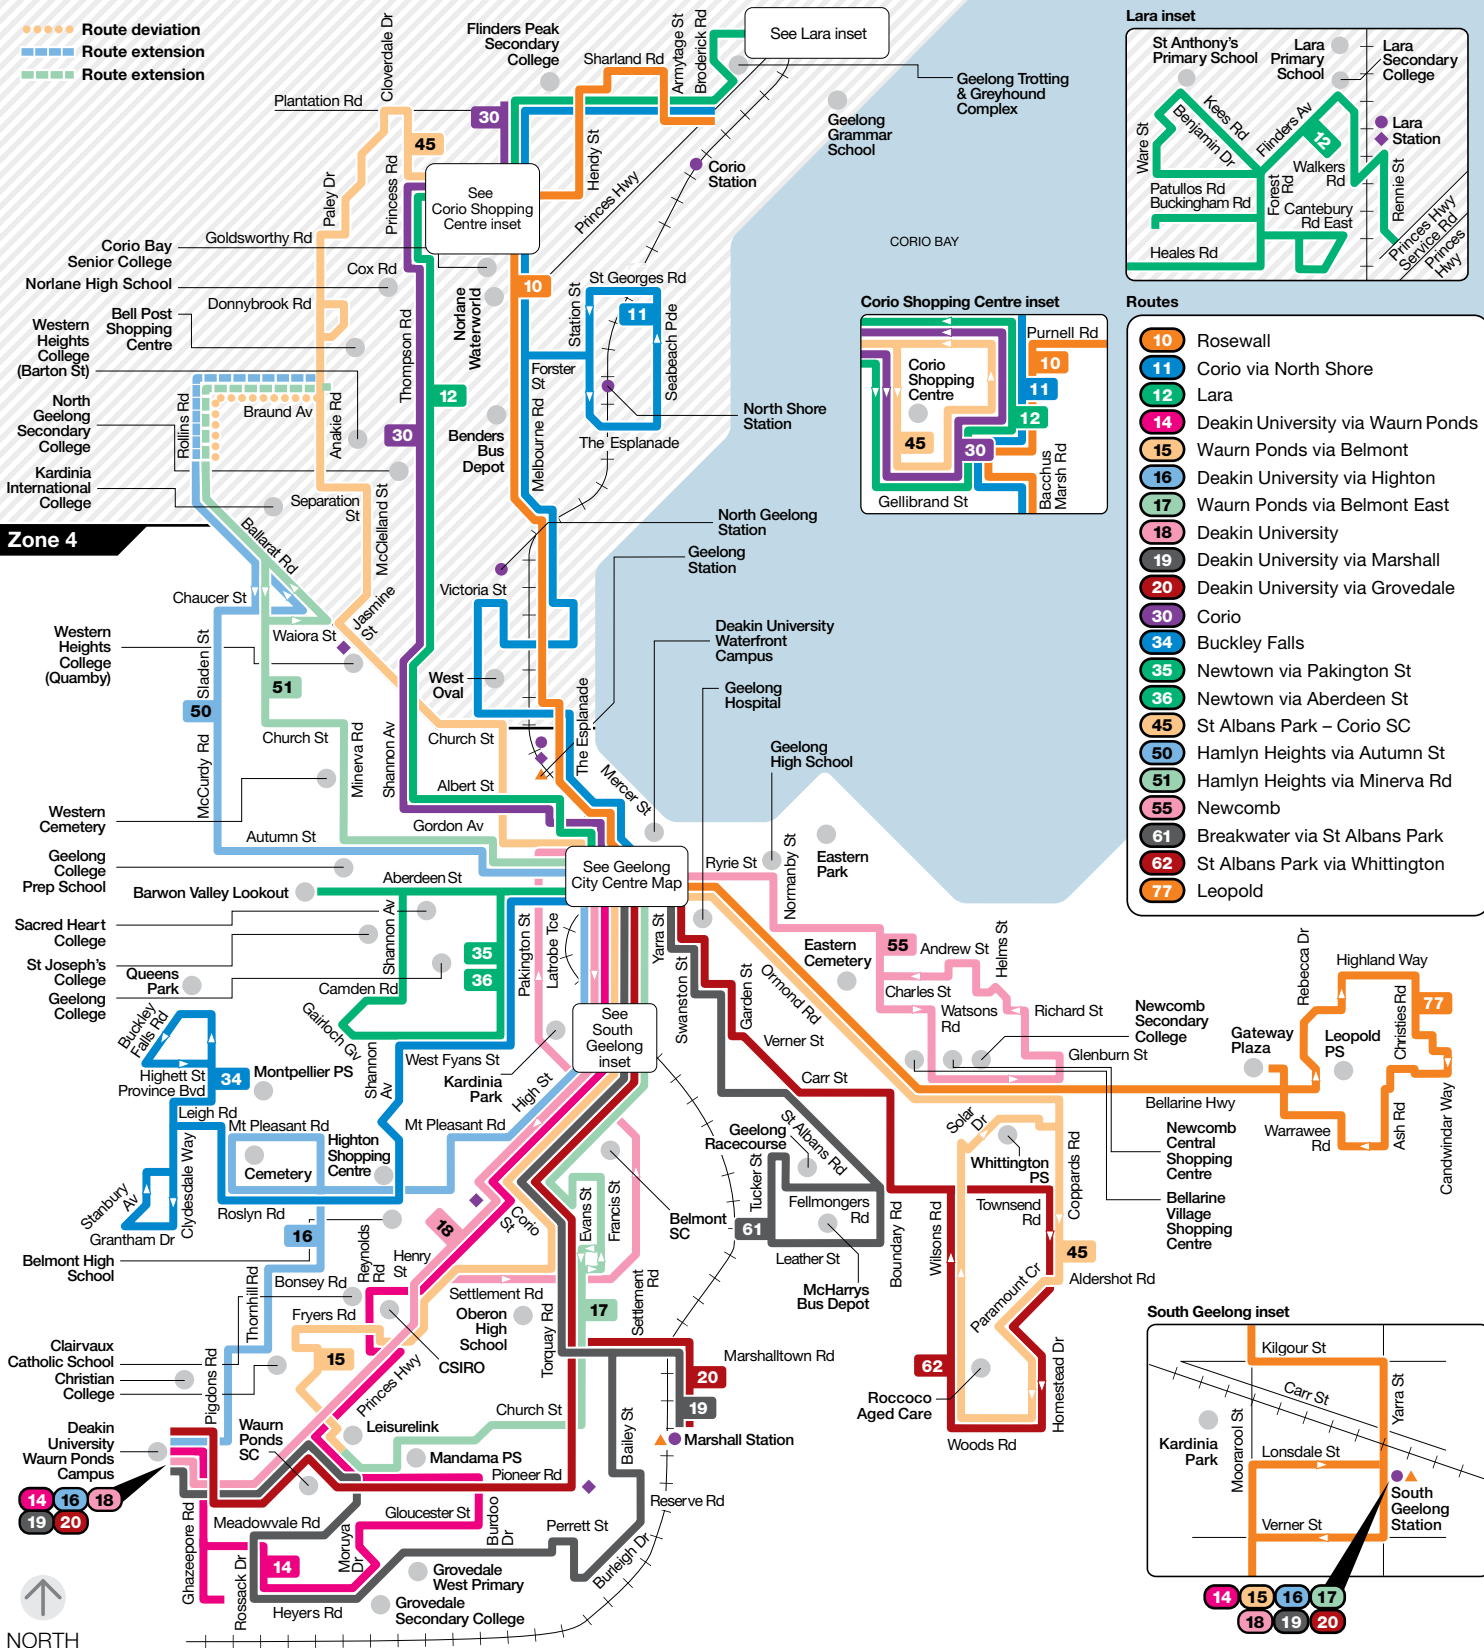

Zone 3 or 4

- Route deviation
- Route extension
- Route extension

Lara inset

Corio Shopping Centre inset

Routes

- 10 Rosewall
- 11 Corio via North Shore
- 12 Lara
- 14 Deakin University via Waurn Ponds
- 15 Waurn Ponds via Belmont
- 16 Deakin University via Highton
- 17 Waurn Ponds via Belmont East
- 18 Deakin University
- 19 Deakin University via Marshall
- 20 Deakin University via Grovedale
- 30 Corio
- 34 Buckley Falls
- 35 Newtown via Pakington St
- 36 Newtown via Aberdeen St
- 45 St Albans Park - Corio SC
- 50 Hamlyn Heights via Autumn St
- 51 Hamlyn Heights via Minerva Rd
- 55 Newcomb
- 61 Breakwater via St Albans Park
- 62 St Albans Park via Whittington
- 77 Leopold

South Geelong inset

NORTH

Information

For public transport information call  
136 196/(TTY) 9619 2727  
or visit viclink.com.au

MAP NOT TO SCALE  
Effective September 2011