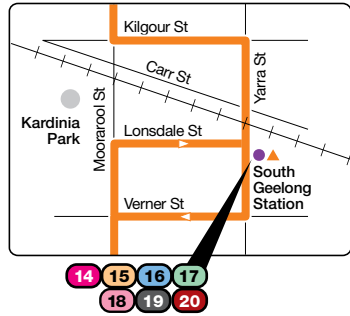

Zone 3 or 4

- Route deviation
- Route extension
- Route extension

Lara inset

Corio Shopping Centre inset

Routes

- 10 Rosewall
- 11 Corio via North Shore
- 12 Lara
- 14 Deakin University via Waurn Ponds
- 15 Waurn Ponds via Belmont
- 16 Deakin University via Highton
- 17 Waurn Ponds via Belmont East
- 18 Deakin University
- 19 Deakin University via Marshall
- 20 Deakin University via Grovedale
- 30 Corio
- 34 Buckley Falls
- 35 Newtown via Pakington St
- 36 Newtown via Aberdeen St
- 45 St Albans Park - Corio SC
- 50 Hamlyn Heights via Autumn St
- 51 Hamlyn Heights via Minerva Rd
- 55 Newcomb
- 61 Breakwater via St Albans Park
- 62 St Albans Park via Whittington
- 77 Leopold

South Geelong inset

NORTH

Information

For public transport information call  
136 196/(TTY) 9619 2727  
or visit viclink.com.au

MAP NOT TO SCALE  
Effective September 2011