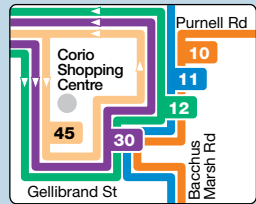

Zone 3 or 4

- Route deviation
- Route extension
- Route extension

Lara inset

Corio Shopping Centre inset

Routes

- 10 Rosewall
- 11 Corio via North Shore
- 12 Lara
- 14 Deakin University via Waurn Ponds
- 15 Waurn Ponds via Belmont
- 16 Deakin University via Highton
- 17 Waurn Ponds via Belmont East
- 18 Deakin University
- 19 Deakin University via Marshall
- 20 Deakin University via Grovedale
- 30 Corio
- 34 Buckley Falls
- 35 Newtown via Pakington St
- 36 Newtown via Aberdeen St
- 45 St Albans Park - Corio SC
- 50 Hamlyn Heights via Autumn St
- 51 Hamlyn Heights via Minerva Rd
- 55 Newcomb
- 61 Breakwater via St Albans Park
- 62 St Albans Park via Whittington
- 77 Leopold

South Geelong inset

NORTH

Information

For public transport information call  
136 196/(TTY) 9619 2727  
or visit viclink.com.au

MAP NOT TO SCALE  
Effective September 2011