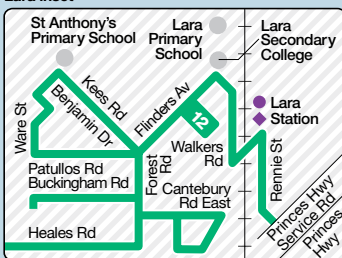

Zone 3 or 4

- Route deviation
- Route extension
- Route extension

Lara inset

Corio Shopping Centre inset

Routes

- 10 Rosewall
- 11 Corio via North Shore
- 12 Lara
- 14 Deakin University via Waurn Ponds
- 15 Waurn Ponds via Belmont
- 16 Deakin University via Highton
- 17 Waurn Ponds via Belmont East
- 18 Deakin University
- 19 Deakin University via Marshall
- 20 Deakin University via Grovedale
- 30 Corio
- 34 Buckley Falls
- 35 Newtown via Pakington St
- 36 Newtown via Aberdeen St
- 45 St Albans Park - Corio SC
- 50 Hamlyn Heights via Autumn St
- 51 Hamlyn Heights via Minerva Rd
- 55 Newcomb
- 61 Breakwater via St Albans Park
- 62 St Albans Park via Whittington
- 77 Leopold

South Geelong inset

NORTH

Information

For public transport information call  
136 196/(TTY) 9619 2727  
or visit viclink.com.au

MAP NOT TO SCALE  
Effective September 2011