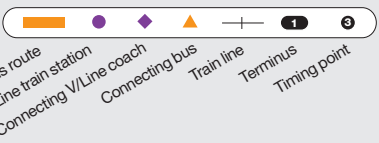

East Geelong – Corio

Route 45 via Anakie Rd

MAP NOT TO SCALE