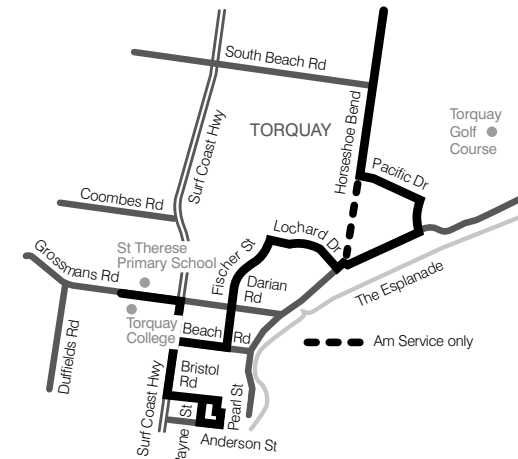

New town bus services to Torquay College and St Therese Primary School 2009

From Tuesday 2 February there will be new town bus services operating to Torquay College and St Therese Primary School. Two new routes are being introduced, with services on these routes operating before and after school, and running via Torquay town centre. These bus services are open to students and the general public.

FARES

2hr full fare – \$2.00

2 hr concession – \$1.00

Daily full fare – \$3.40

Daily concession – \$1.70

	AM	PM		AM	PM
WOMBAH PARK TO TORQUAY COLLEGE VIA TOWN CENTRE (BLUE BUS)	JAN JUC TO TORQUAY COLLEGE VIA TOWN CENTRE (RED BUS)				
Mount Duneed, Kestrel & Horseshoe Bend Rd	8:01	4:00	Jan Juc, Strathmore Drive & Camrose Court	8:10	3:39
Wombah Park, Horseshoe Bend Rd & Pacific Dr	8:06	3:50	Jan Juc, Great Ocean Rd, V/Line Stop	8:20	3:50
Wombah Park, Horseshoe Bend Rd & The Esplanade	8:11	3:43	Jan Juc, Ocean View Cr	8:22	3:52
Wombah Park, Horseshoe Bend Rd & Norfolk Blvd	8:17	–	Torquay Centre, Pearl St & Boston Rd	8:35	3:35
Torquay, Lochard Dr & Fischer Rd	8:23	3:40	Torquay College, Grossmans Rd	8:40	3:30
Torquay Centre, Pearl St & Boston Rd	8:26	3:35			
Torquay College, Grossmans Rd	8:35	3:30			

Wombah Park to Torquay College via Town Centre (Blue Bus)

Jan Juc to Torquay College via Town Centre (Red Bus)