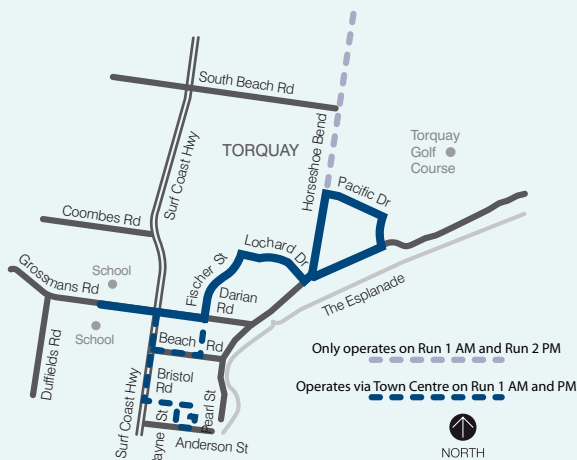

TOWN BUS SERVICES TO TORQUAY SCHOOLS IN 2010

Due to the overwhelming popularity of these services in 2009, the State Government is introducing additional services for 2010. Please see the new timetables and route maps below for more information.

Blue Bus – Wombah Park to Torquay Schools

	AM		PM	
	Run 1	Run 2	Run 1	Run 2
Horseshoe Bend Rd / Kestrel Cres	7.51	–	–	4.00
Horseshoe Bend Rd / The Esplanade	8.01	8.36	3.23	3.43
The Sands	8.03	8.38	3.24	3.44
Horseshoe Bend Rd / Pacific Drive	8.07	8.41	3.28	3.45
Lochard Drive / Fischer St	8.13	8.48	3.20	3.40
Torquay Centre, Pearl Street and Boston Rd	8.16	–	3.10	–
School Precinct, Grossmans Rd	8.25	8.55	3.05	3.35

Red Bus – Jan Juc to Torquay Schools

	AM		PM	
	Run 1	Run 2	Run 1	Run 2
Jan Juc, Strathmore Drive / Cambrose Ct	7.58	8.25	3.12	3.45
Jan Juc, Ocean View Cres	8.08	8.35	3.23	3.56
Great Ocean Rd & Duffields Rd inbound	8.11	8.38	3.25	3.58
Torquay Centre, Pearl St & Boston Rd	–	8.50	–	3.40
School Precinct, Grossmans Rd	8.20	8.55	3.05	3.35

People wanting more information can contact McHarry's Buslines on 5223 2111 or visit www.mcharrys.com.au

Blue Routes

Red Routes